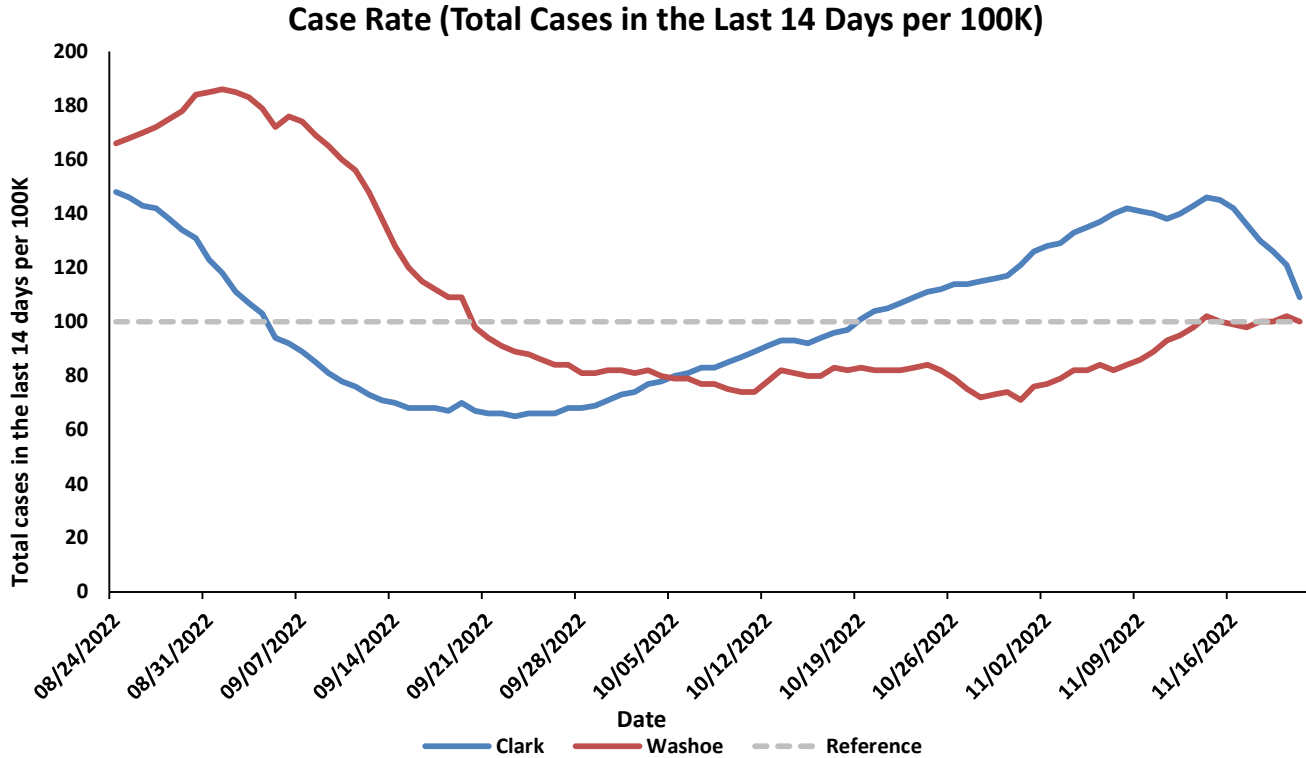

COVID-19 Case Rate (Total Cases in the Last 14 Days per 100K) - Most Recent Value Above Threshold

County	Date of Case Rate	Case Rate
Clark	11/21/2022	109
Washoe	11/20/2022	102

Note:

1. Data as of 11/21/2022.
2. Confirmed and Probable cases are included.
3. Case rate threshold - 100 per 100K (More than 100 are in red color)
4. Date range of 90 day period: 08/24/2022-11/21/2022